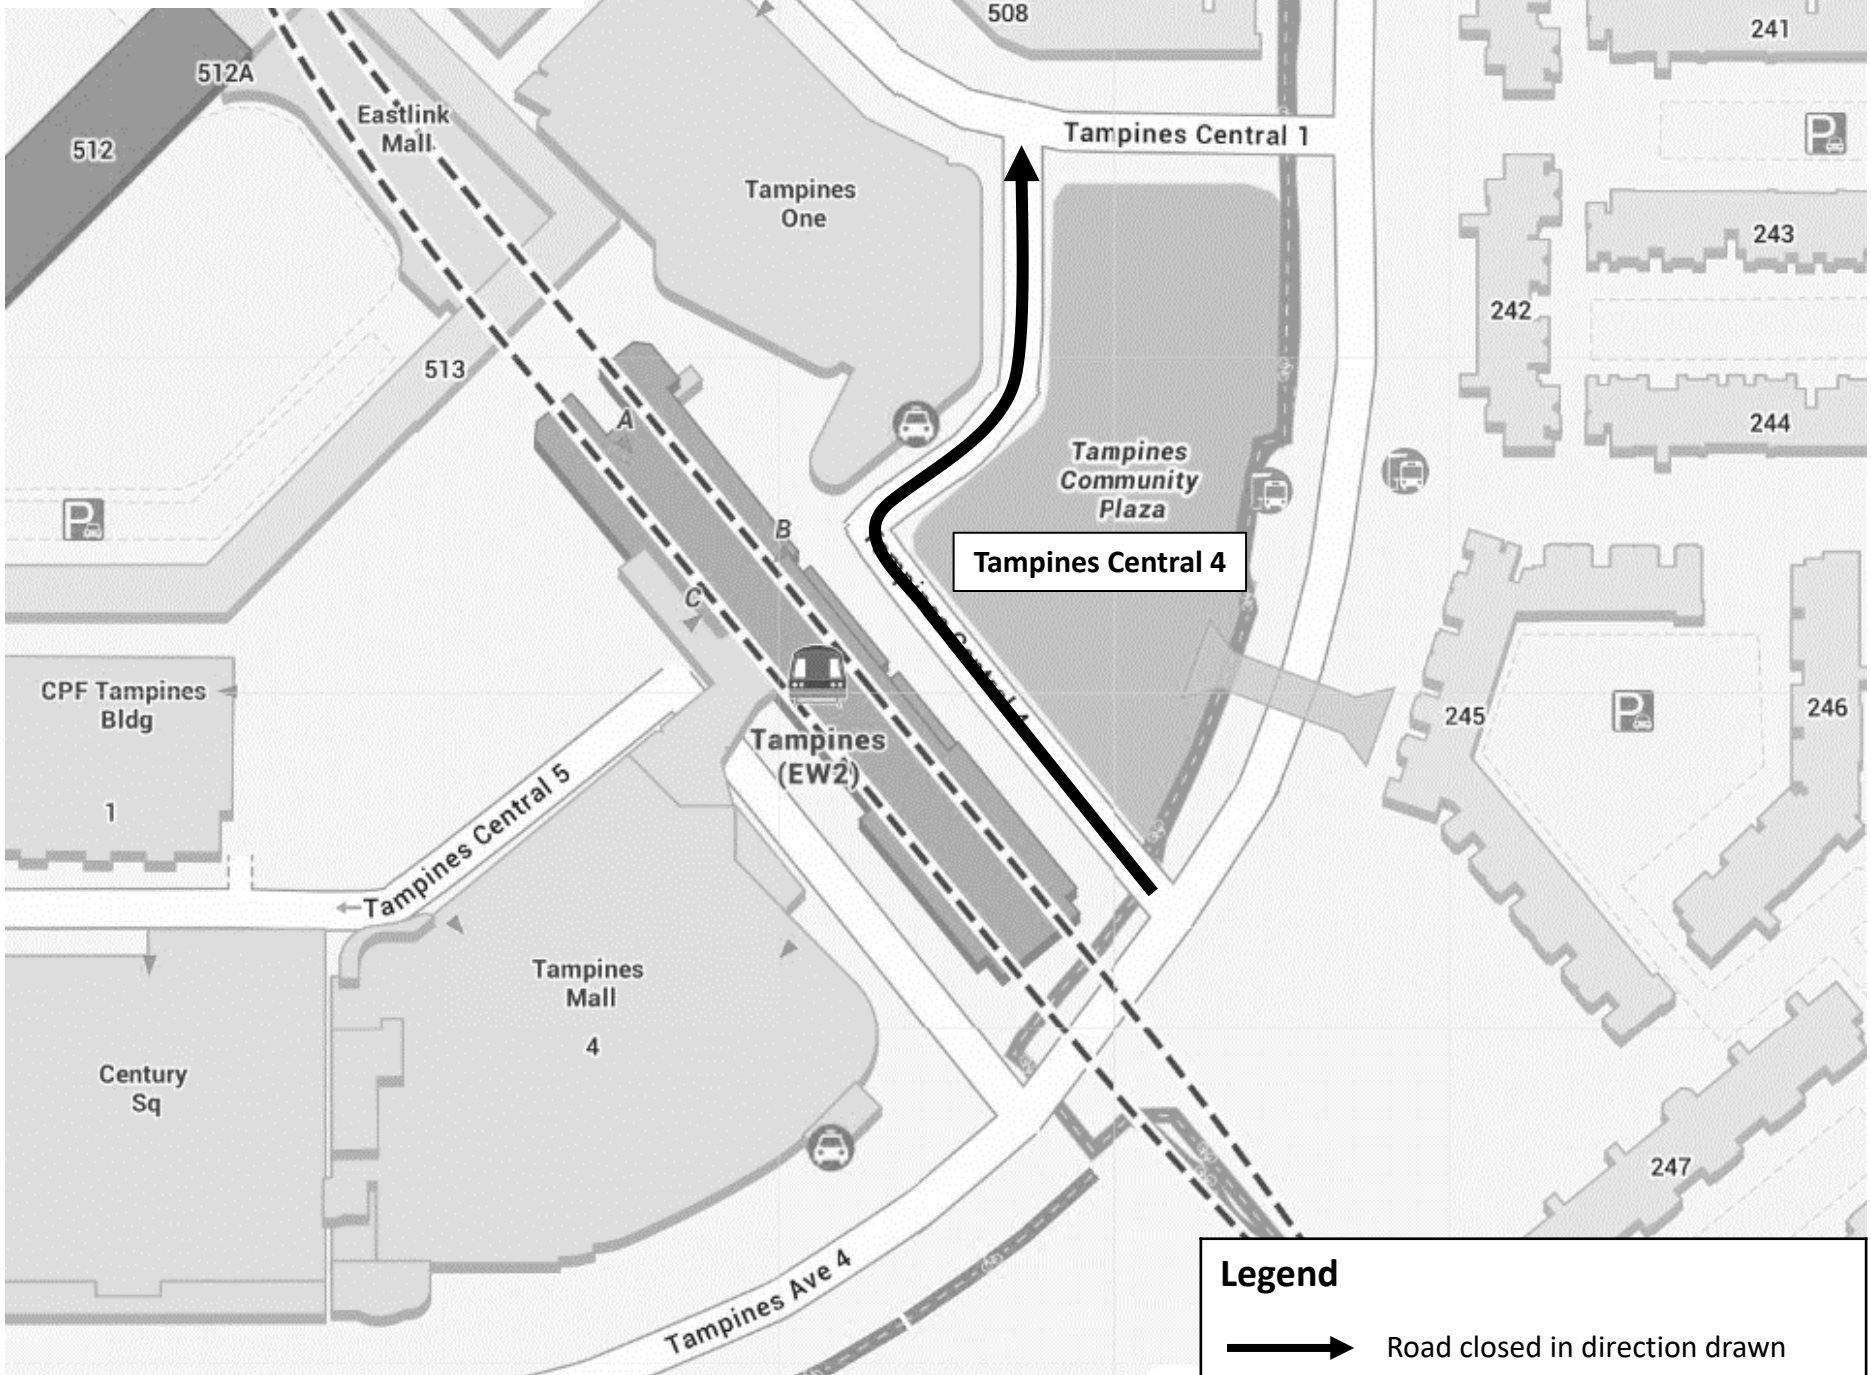

15 June 2024, 1.00pm to 7.00pm

Legend

→ Road closed in direction drawn