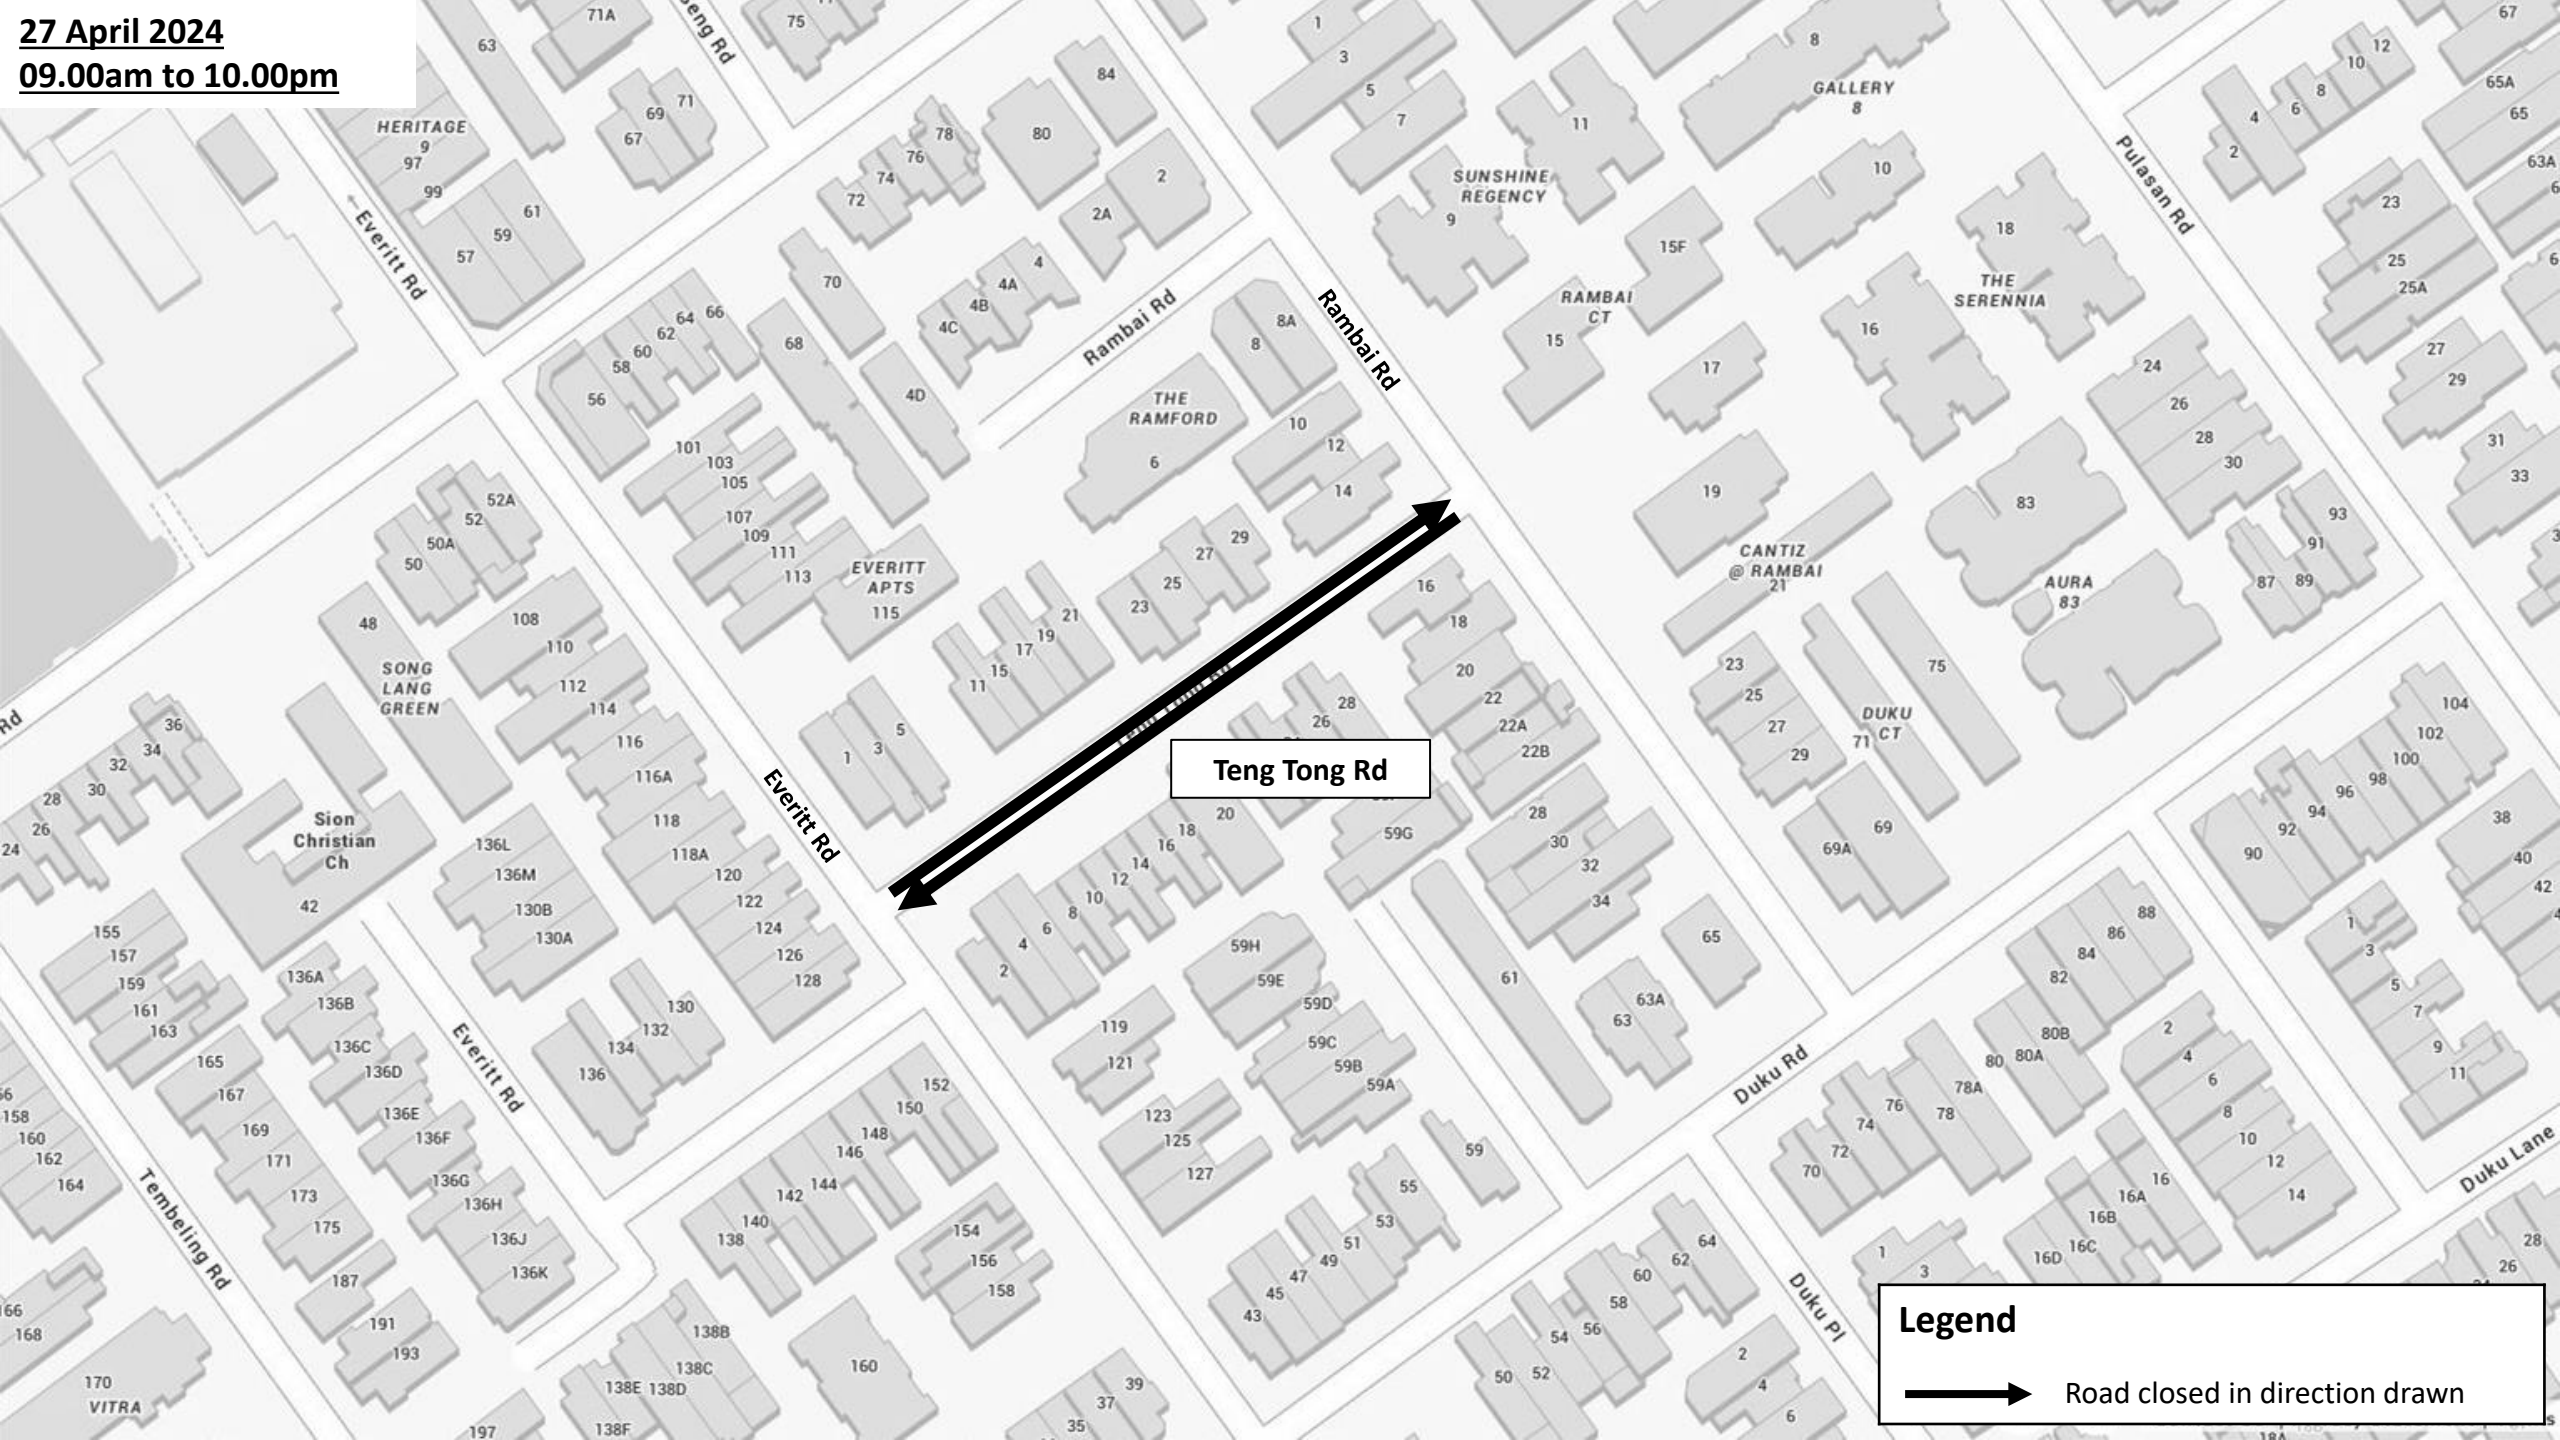

27 April 2024
09.00am to 10.00pm

Teng Tong Rd

Legend

→ Road closed in direction drawn