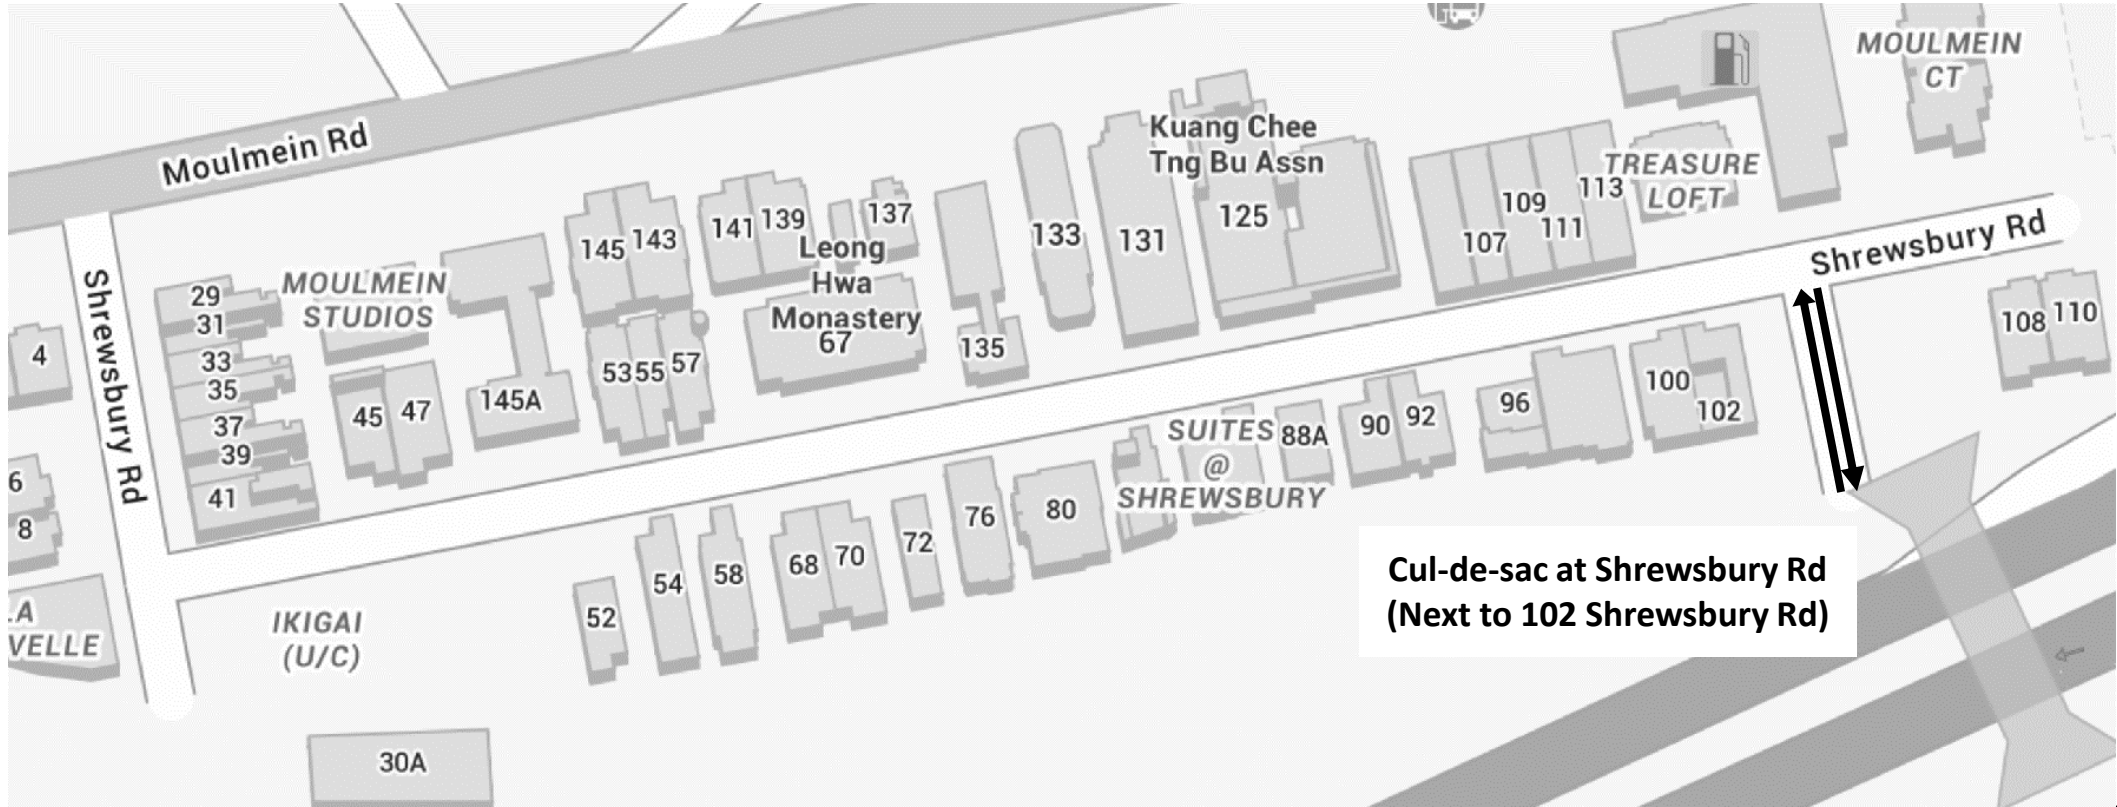

23 November 2024, 09.00am to 25 November 2024, 6.00pm

Cul-de-sac at Shrewsbury Rd
(Next to 102 Shrewsbury Rd)

Legend:
→ Road Closed in the direction shown