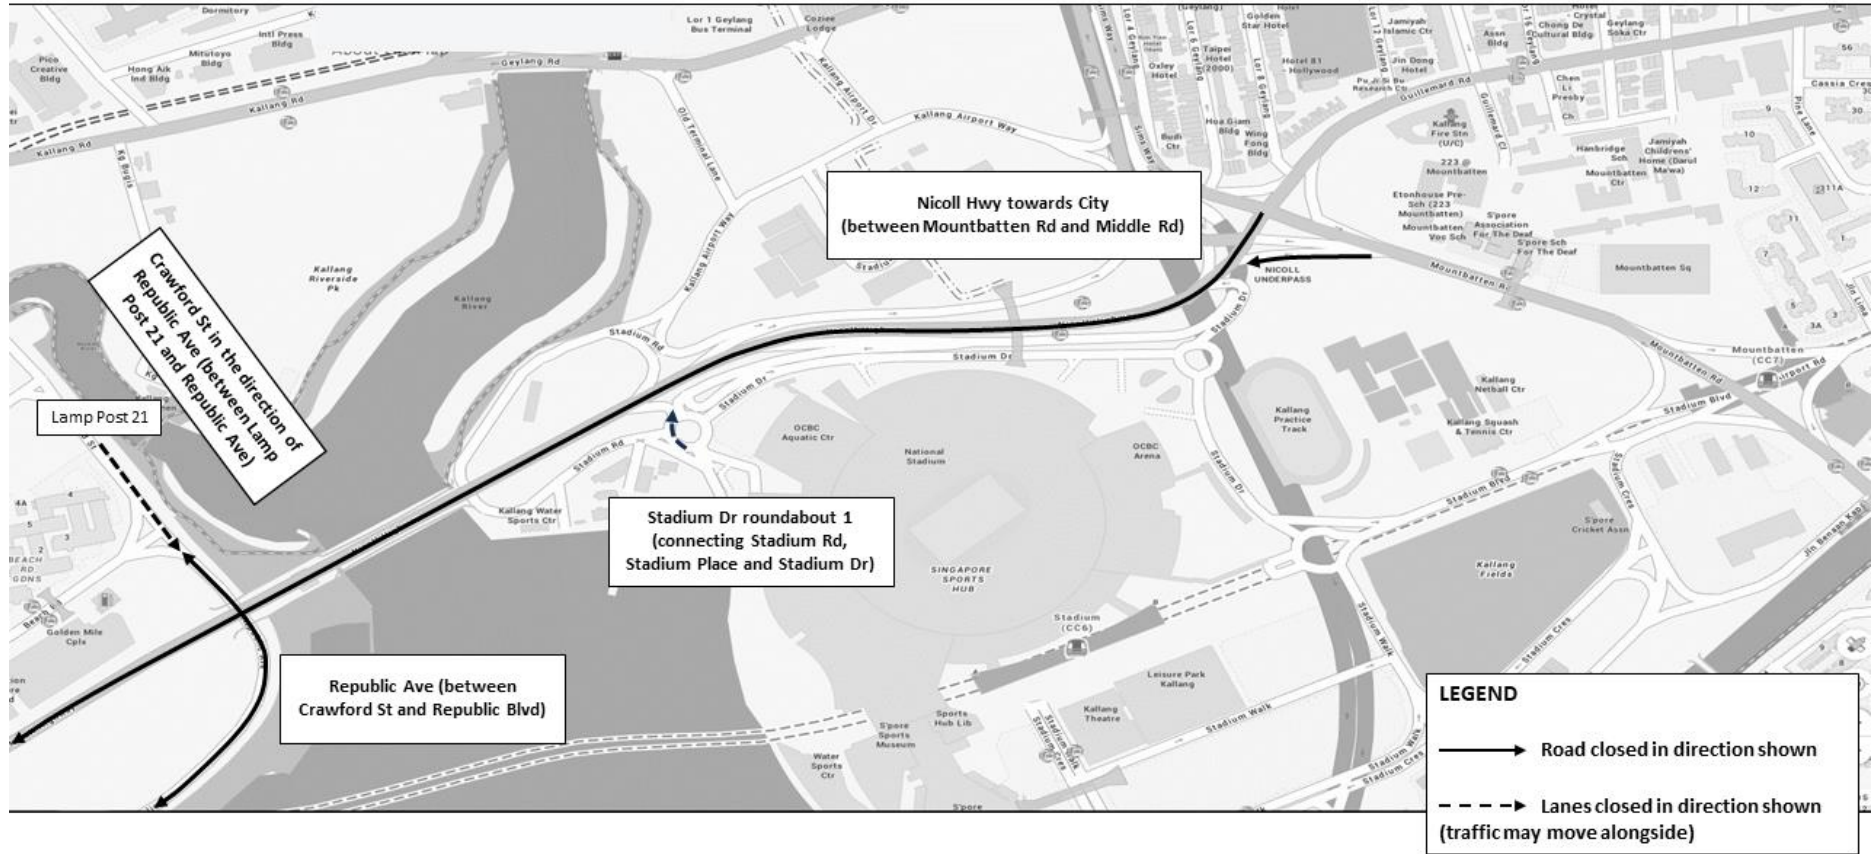

REAL® Run 2024

Period of Closure	Road Name	Closure Extent
6 October 2024, 04.30am to 10.00am	Crawford St in the direction of Republic Ave (between Lamp Post 21 and Republic Ave)	2 leftmost lanes closure
	Stadium Dr roundabout 1 (connecting Stadium Rd, Stadium Place and Stadium Dr)	Rightmost lane closure
	Nicoll Hwy towards City (between Mountbatten Rd and Middle Rd)	Carriageway closure
	Republic Ave (between Crawford St and Republic Blvd)	Road closure (both bounds)

6 October 2024, 04.30am to 10.00am

6 October 2024, 04.30am to 10.00am