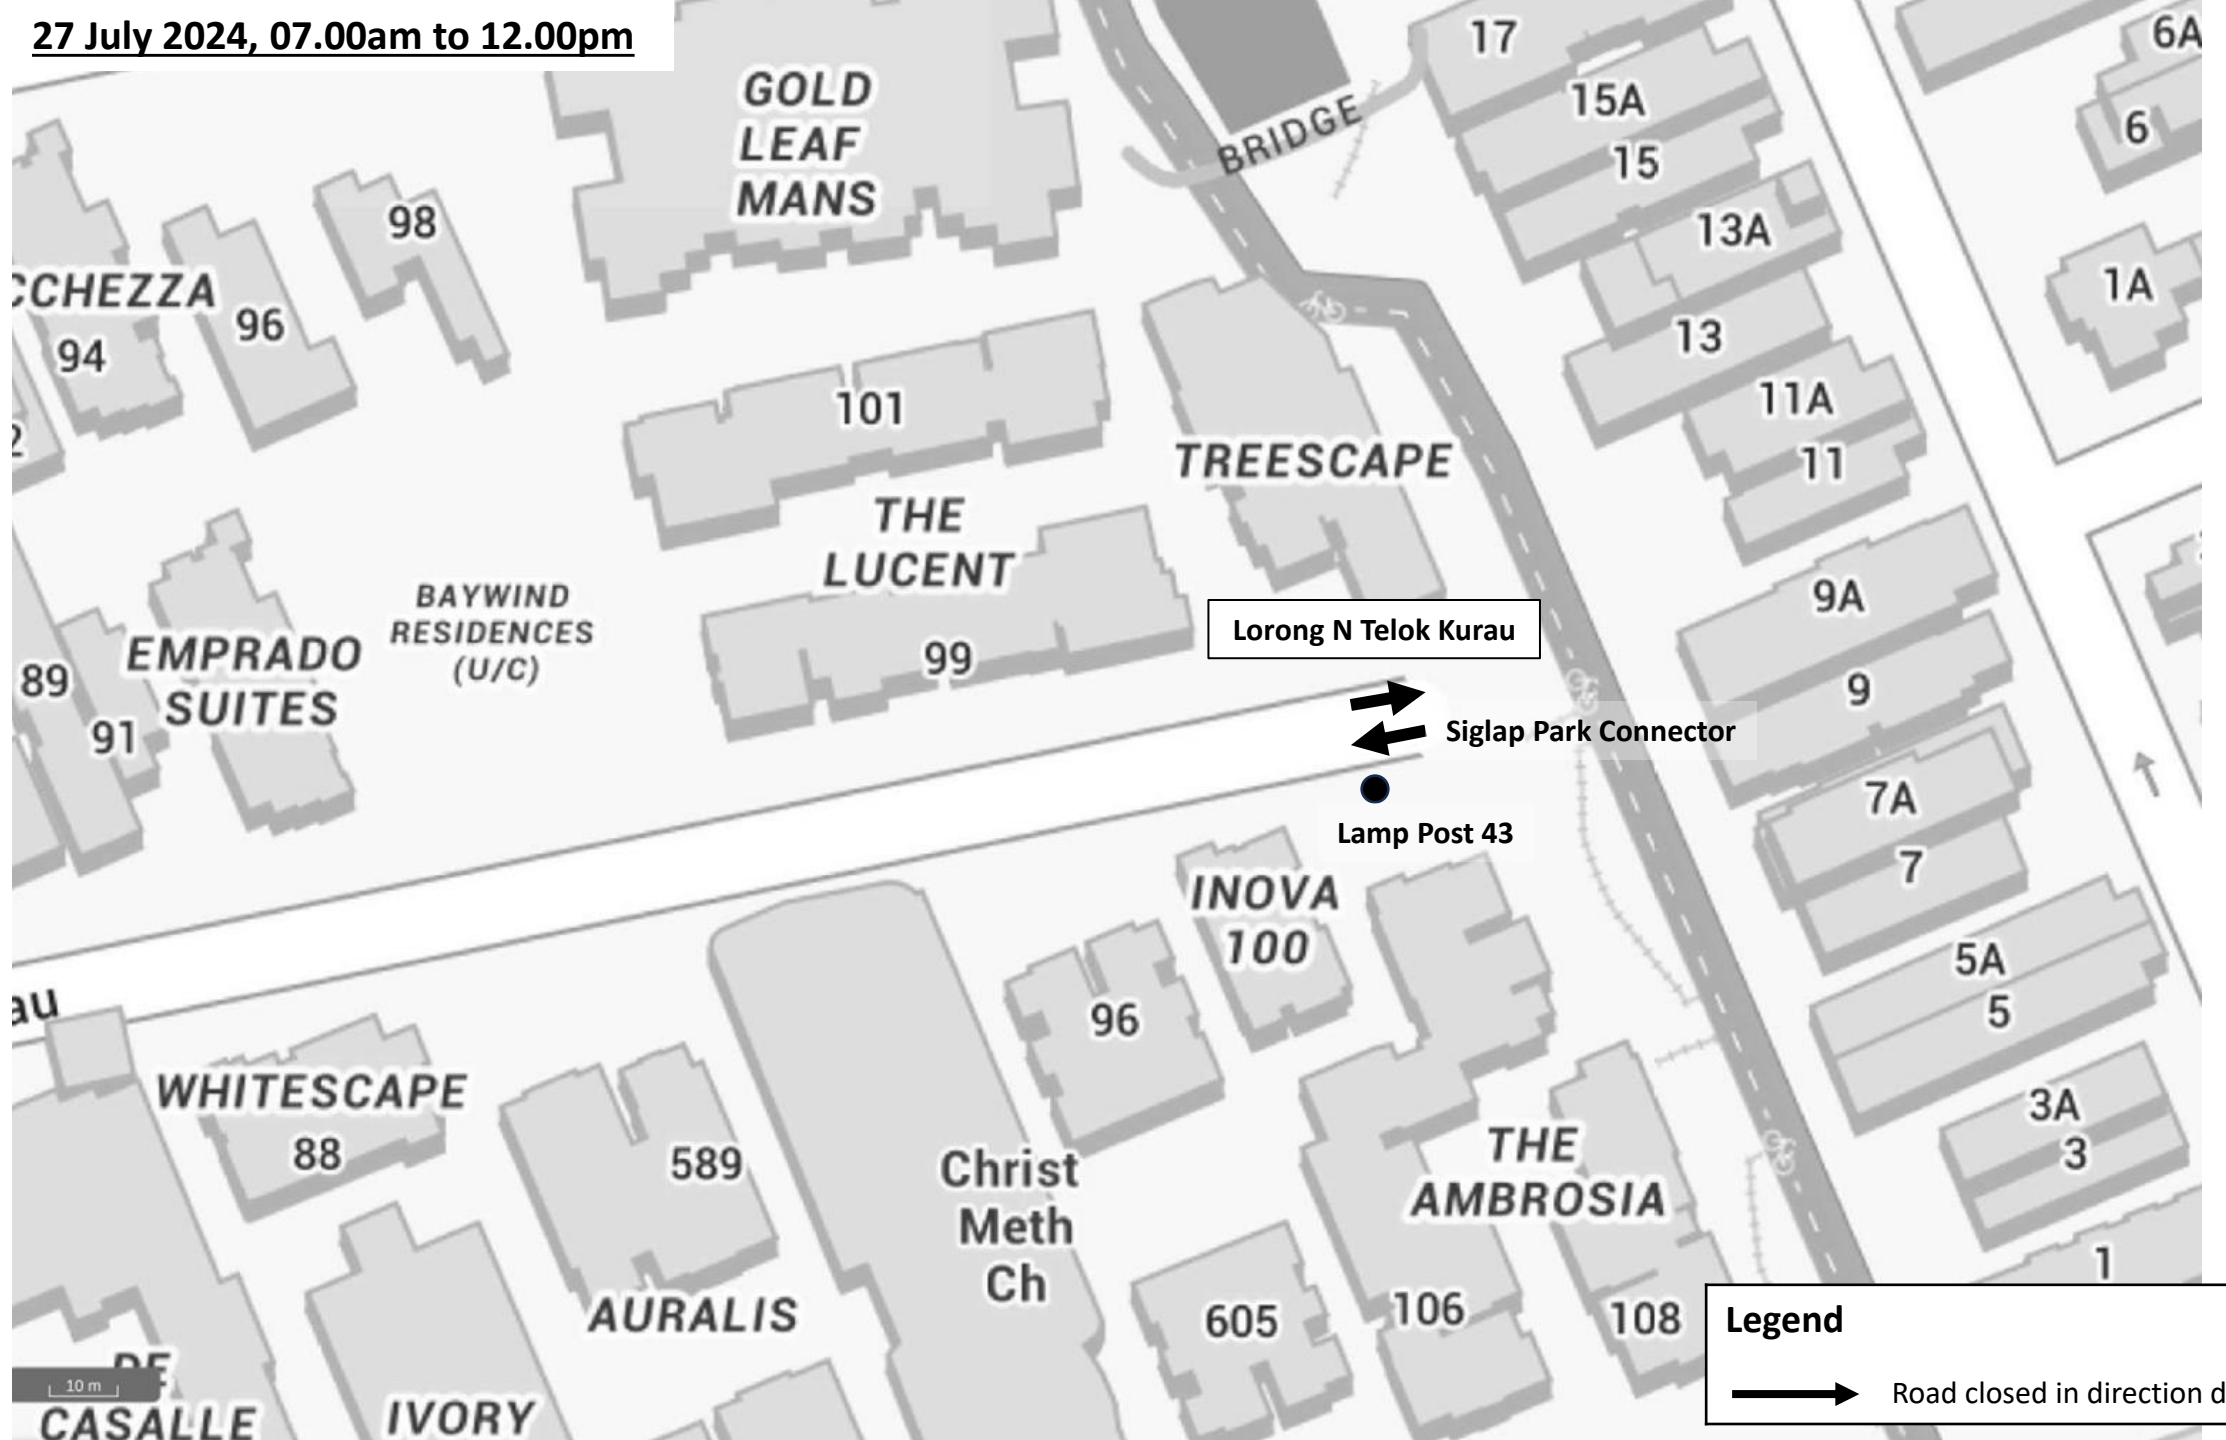

27 July 2024, 07.00am to 12.00pm

Lorong N Telok Kurau

Siglap Park Connector

Lamp Post 43

**Legend**

→ Road closed in direction drawn

10 m