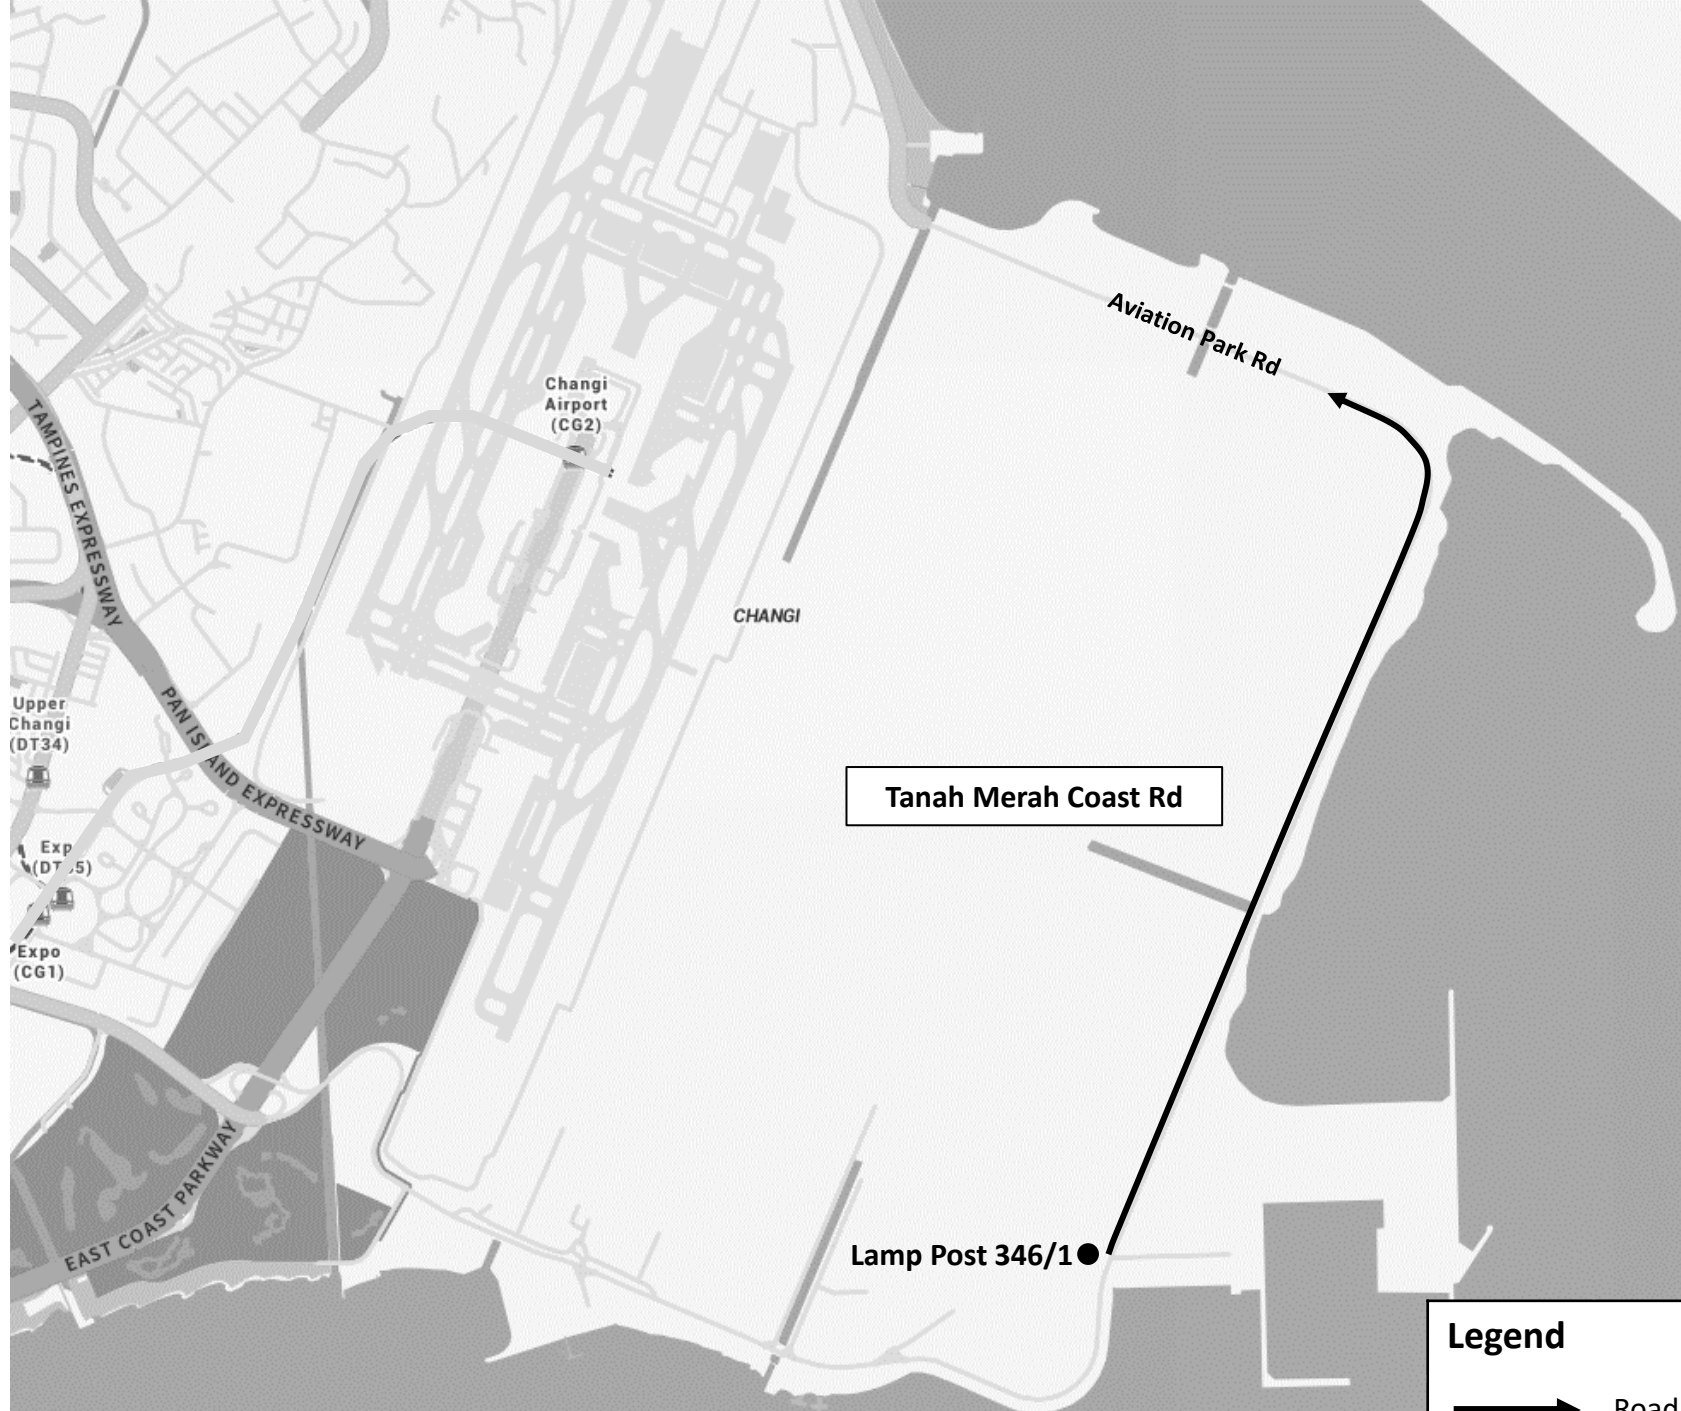

1 September 2024
01.00am to 4.00pm

Tanah Merah Coast Rd

Lamp Post 346/1 ●

Aviation Park Rd

Legend

→ Road closed in direction drawn