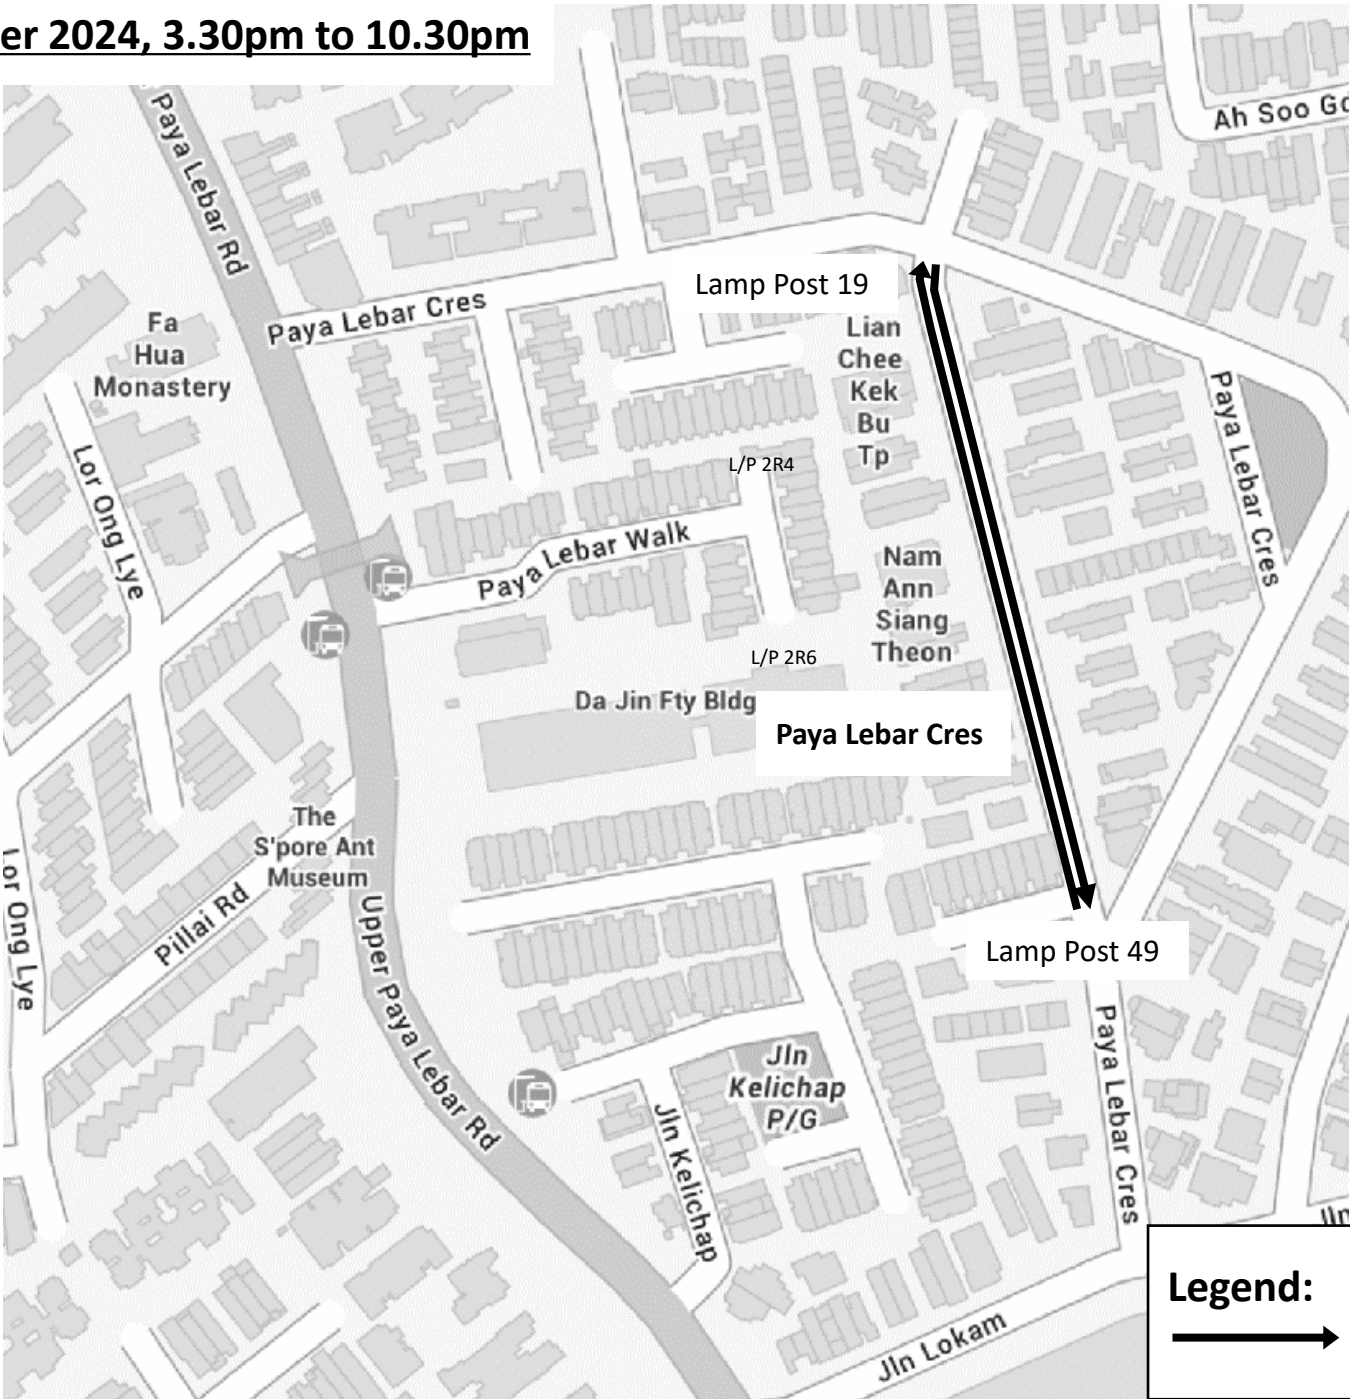

28 November 2024, 3.30pm to 10.30pm

Legend:
→ Road closed in the direction shown