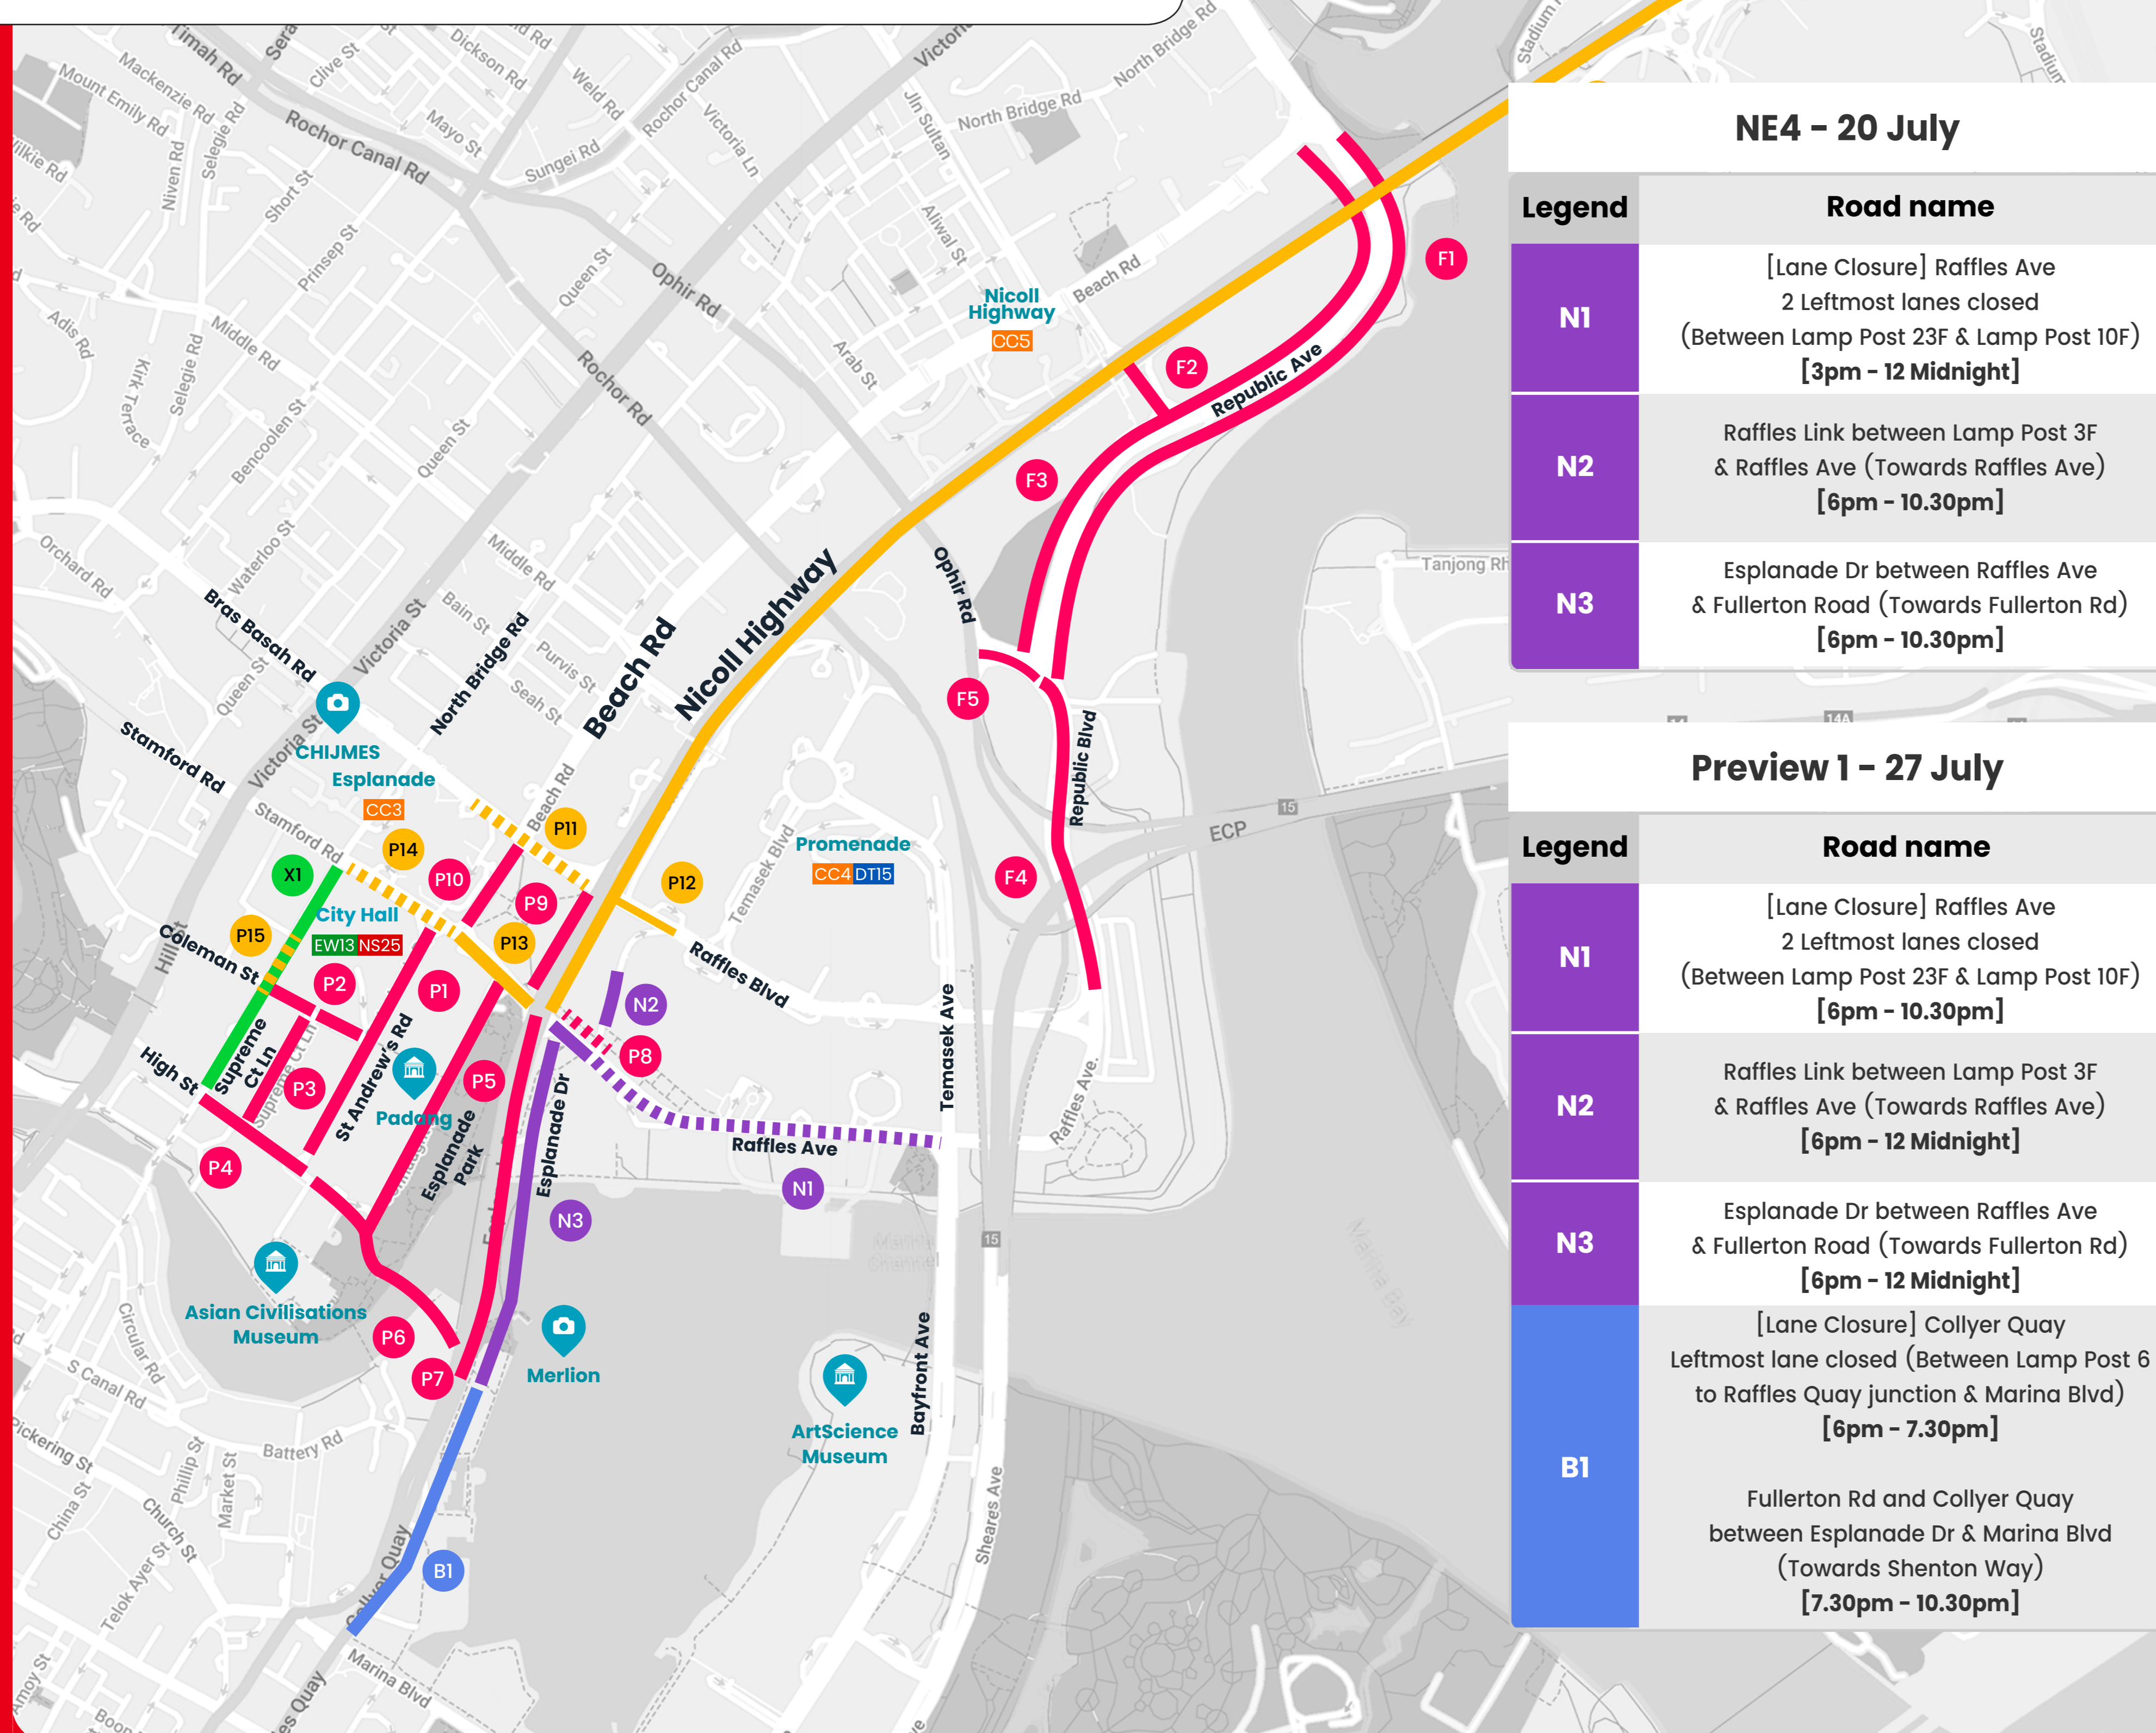

ROAD CLOSURE ADVISORY FOR NDP 2024 NATIONAL EDUCATION SHOW

NE4 (20 July) & P1 (27 July)

NE4 - 20 July

Legend	Road name
N1	[Lane Closure] Raffles Ave 2 Leftmost lanes closed (Between Lamp Post 23F & Lamp Post 10F) [3pm - 12 Midnight]
N2	Raffles Link between Lamp Post 3F & Raffles Ave (Towards Raffles Ave) [6pm - 10.30pm]
N3	Esplanade Dr between Raffles Ave & Fullerton Road (Towards Fullerton Rd) [6pm - 10.30pm]

NE4 (20 July) and Preview 1 (27 July)

Legend	Road name
F1	Republic Avenue between Crawford St & Republic Blvd (Towards Republic Blvd)
F2	Slip road between Nicoll Highway and Republic Ave
F3	Republic Avenue (Towards Crawford St)
F4	Republic Blvd (Towards Raffles Ave)
F5	Slip road between Ophir Rd and Republic Blvd (Towards Republic Blvd)
P1	St Andrew's Rd between Parliament PI & Stamford Rd
P2	Coleman St between North Bridge Rd & St Andrew's Rd
P3	Supreme Ct Ln between Parliament PI & Coleman St
P4	Parliament PI between North Bridge Rd & St Andrew's Rd
P5	Connaught Drive
P6	Connaught Drive - Fullerton Road
P7	Between Fullerton Rd - Esplanade Dr (Towards Nicoll Highway) (Fullerton Rd U-turn to Collyer Quay remains accessible)
P8	[Lane Closure] Raffles Avenue - 2 Rightmost lanes closed (Between Raffles Link & Nicoll Highway)
P9	Nicoll Highway between Stamford Rd & Bras Basah Rd (Towards Mountbatten Rd)
P10	Beach Road between Stamford Rd & Bras Basah Rd
F6	Nicoll Highway between Mountbatten Rd & Raffles Ave (Towards City)
P11	[Lane Closure] Bras Basah Rd - 2 Rightmost lanes up to Beach Rd closed; 4 Rightmost lanes up to Nicoll Highway closed (Between Fairmont Drop Off & Nicoll Highway)
P12	Raffles Blvd between Nicoll Highway & Raffles Link
P13	Stamford Rd between Esplanade Dr & St Andrew's Rd
P14	[Lane Closure] Stamford Rd - 4 Leftmost lanes closed (Between St Andrew's Rd & North Bridge Rd)
P15	[Lane Closure] North Bridge Rd - Leftmost lane closed (Between lamp post 69 & Coleman St) [3pm - 6.30pm]
X1	North Bridge Rd (Between Stamford Rd & Parliament PI)