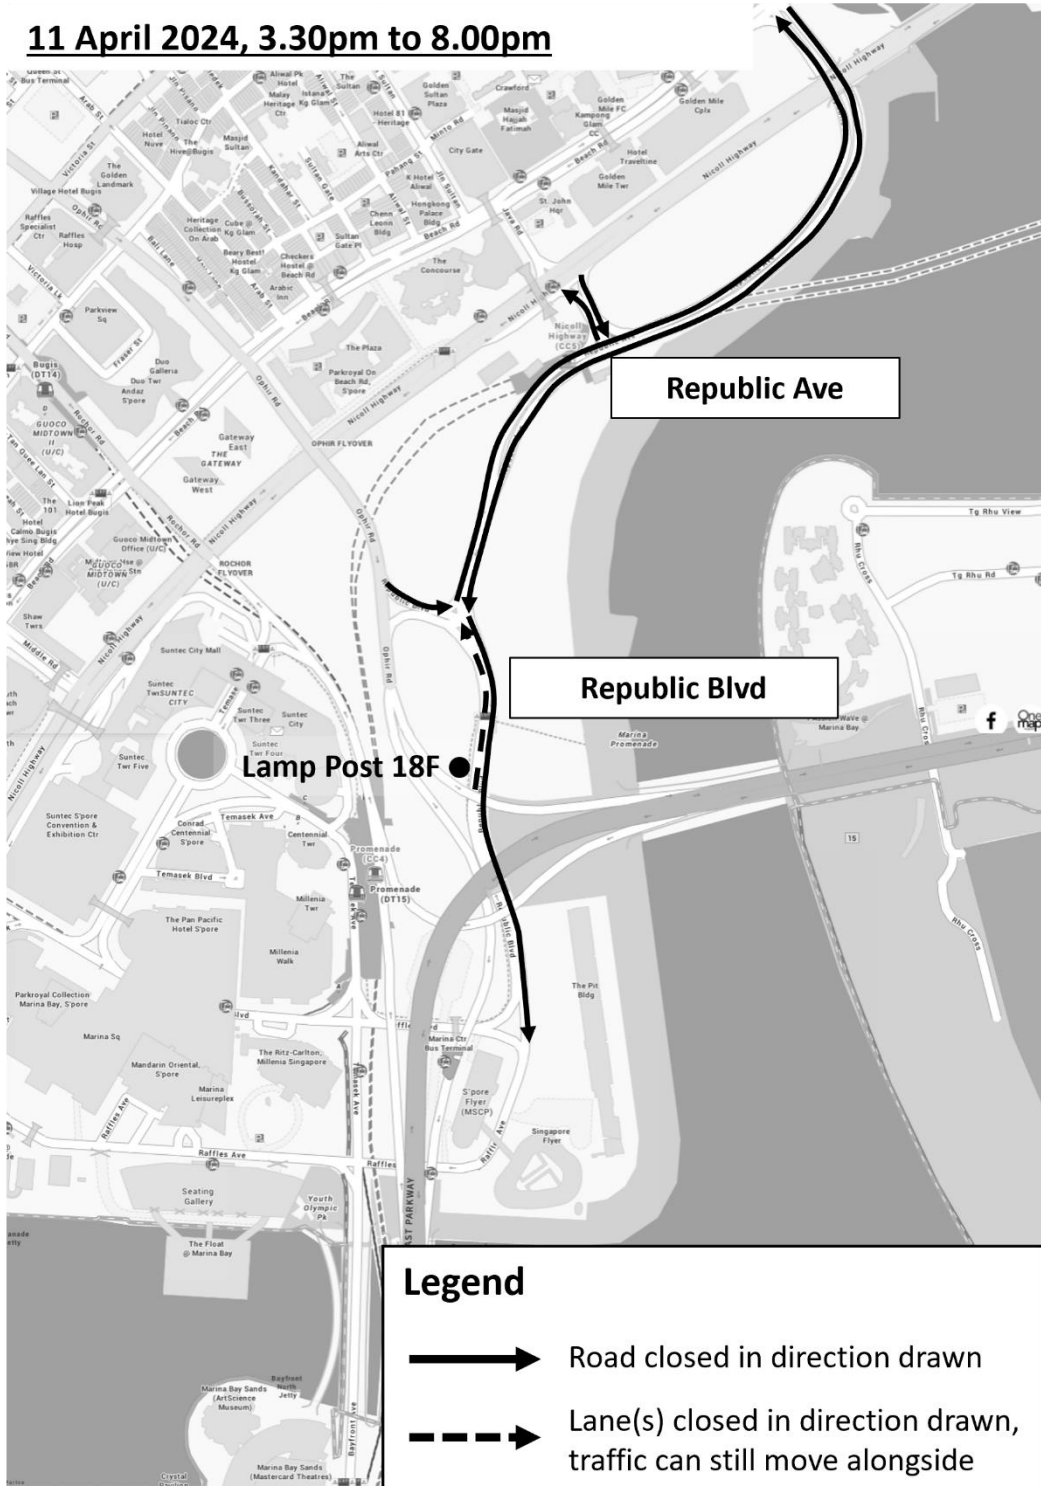

JP Morgan Corporate Challenge 2024

Closure time	Road name	Closure extent
3.30pm to 8.00pm	Republic Blvd towards Raffles Ave (from Ophir Rd to Raffles Blvd)	Carriageway closure
	Republic Blvd towards Republic Ave (from Lamp Post 18F to Republic Ave)	Rightmost lane closure
	Republic Ave	Road closure

11 April 2024, 3.30pm to 8.00pm

Legend

-  Road closed in direction drawn
-  Lane(s) closed in direction drawn, traffic can still move alongside