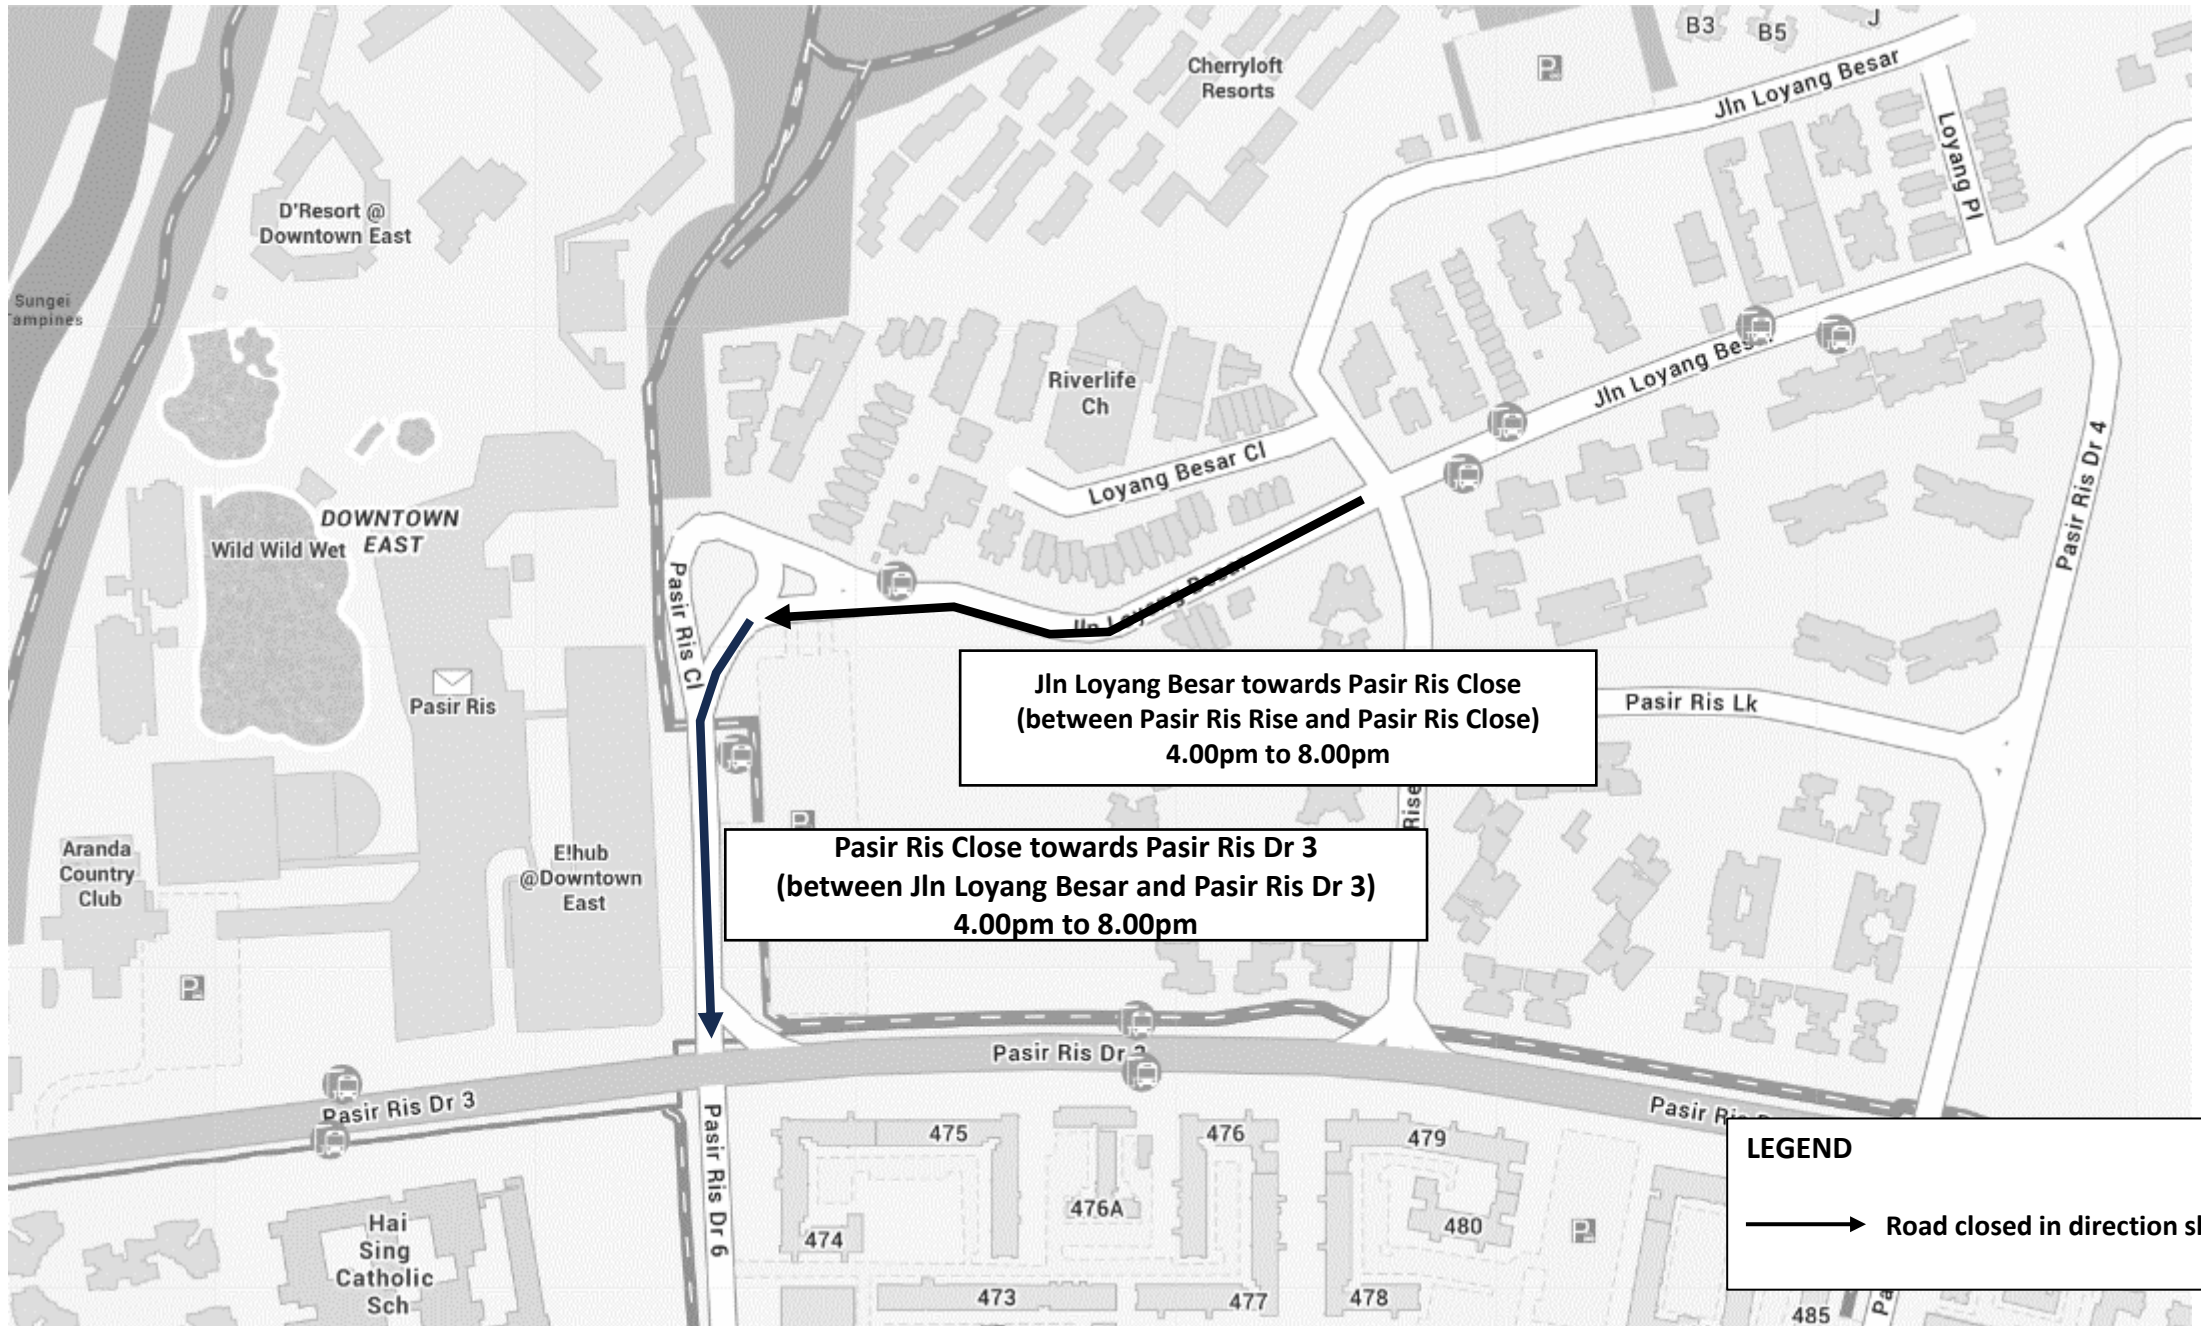

**Chingay @ Pasir Ris-Punggol GRC & Punggol West SMC**

<b>Closure Time</b>	<b>Road Name</b>	<b>Closure Extent</b>
<b>4.00pm to 8.00pm</b>	<b>Jln Loyang Besar towards Pasir Ris Close (between Pasir Ris Rise and Pasir Ris Close)</b>	<b>Road closure</b>
	<b>Pasir Ris Close towards Pasir Ris Dr 3 (between Jln Loyang Besar and Pasir Ris Dr 3)</b>	
<b>6.00pm to 11.59pm</b>	<b>Sentul Crescent towards Sumang Link (between Punggol Dr and Lamp Post 18)</b>	

**Jln Loyang Besar towards Pasir Ris Close  
(between Pasir Ris Rise and Pasir Ris Close)  
4.00pm to 8.00pm**

**Pasir Ris Close towards Pasir Ris Dr 3  
(between Jln Loyang Besar and Pasir Ris Dr 3)  
4.00pm to 8.00pm**

**LEGEND**  
→ Road closed in direction shown