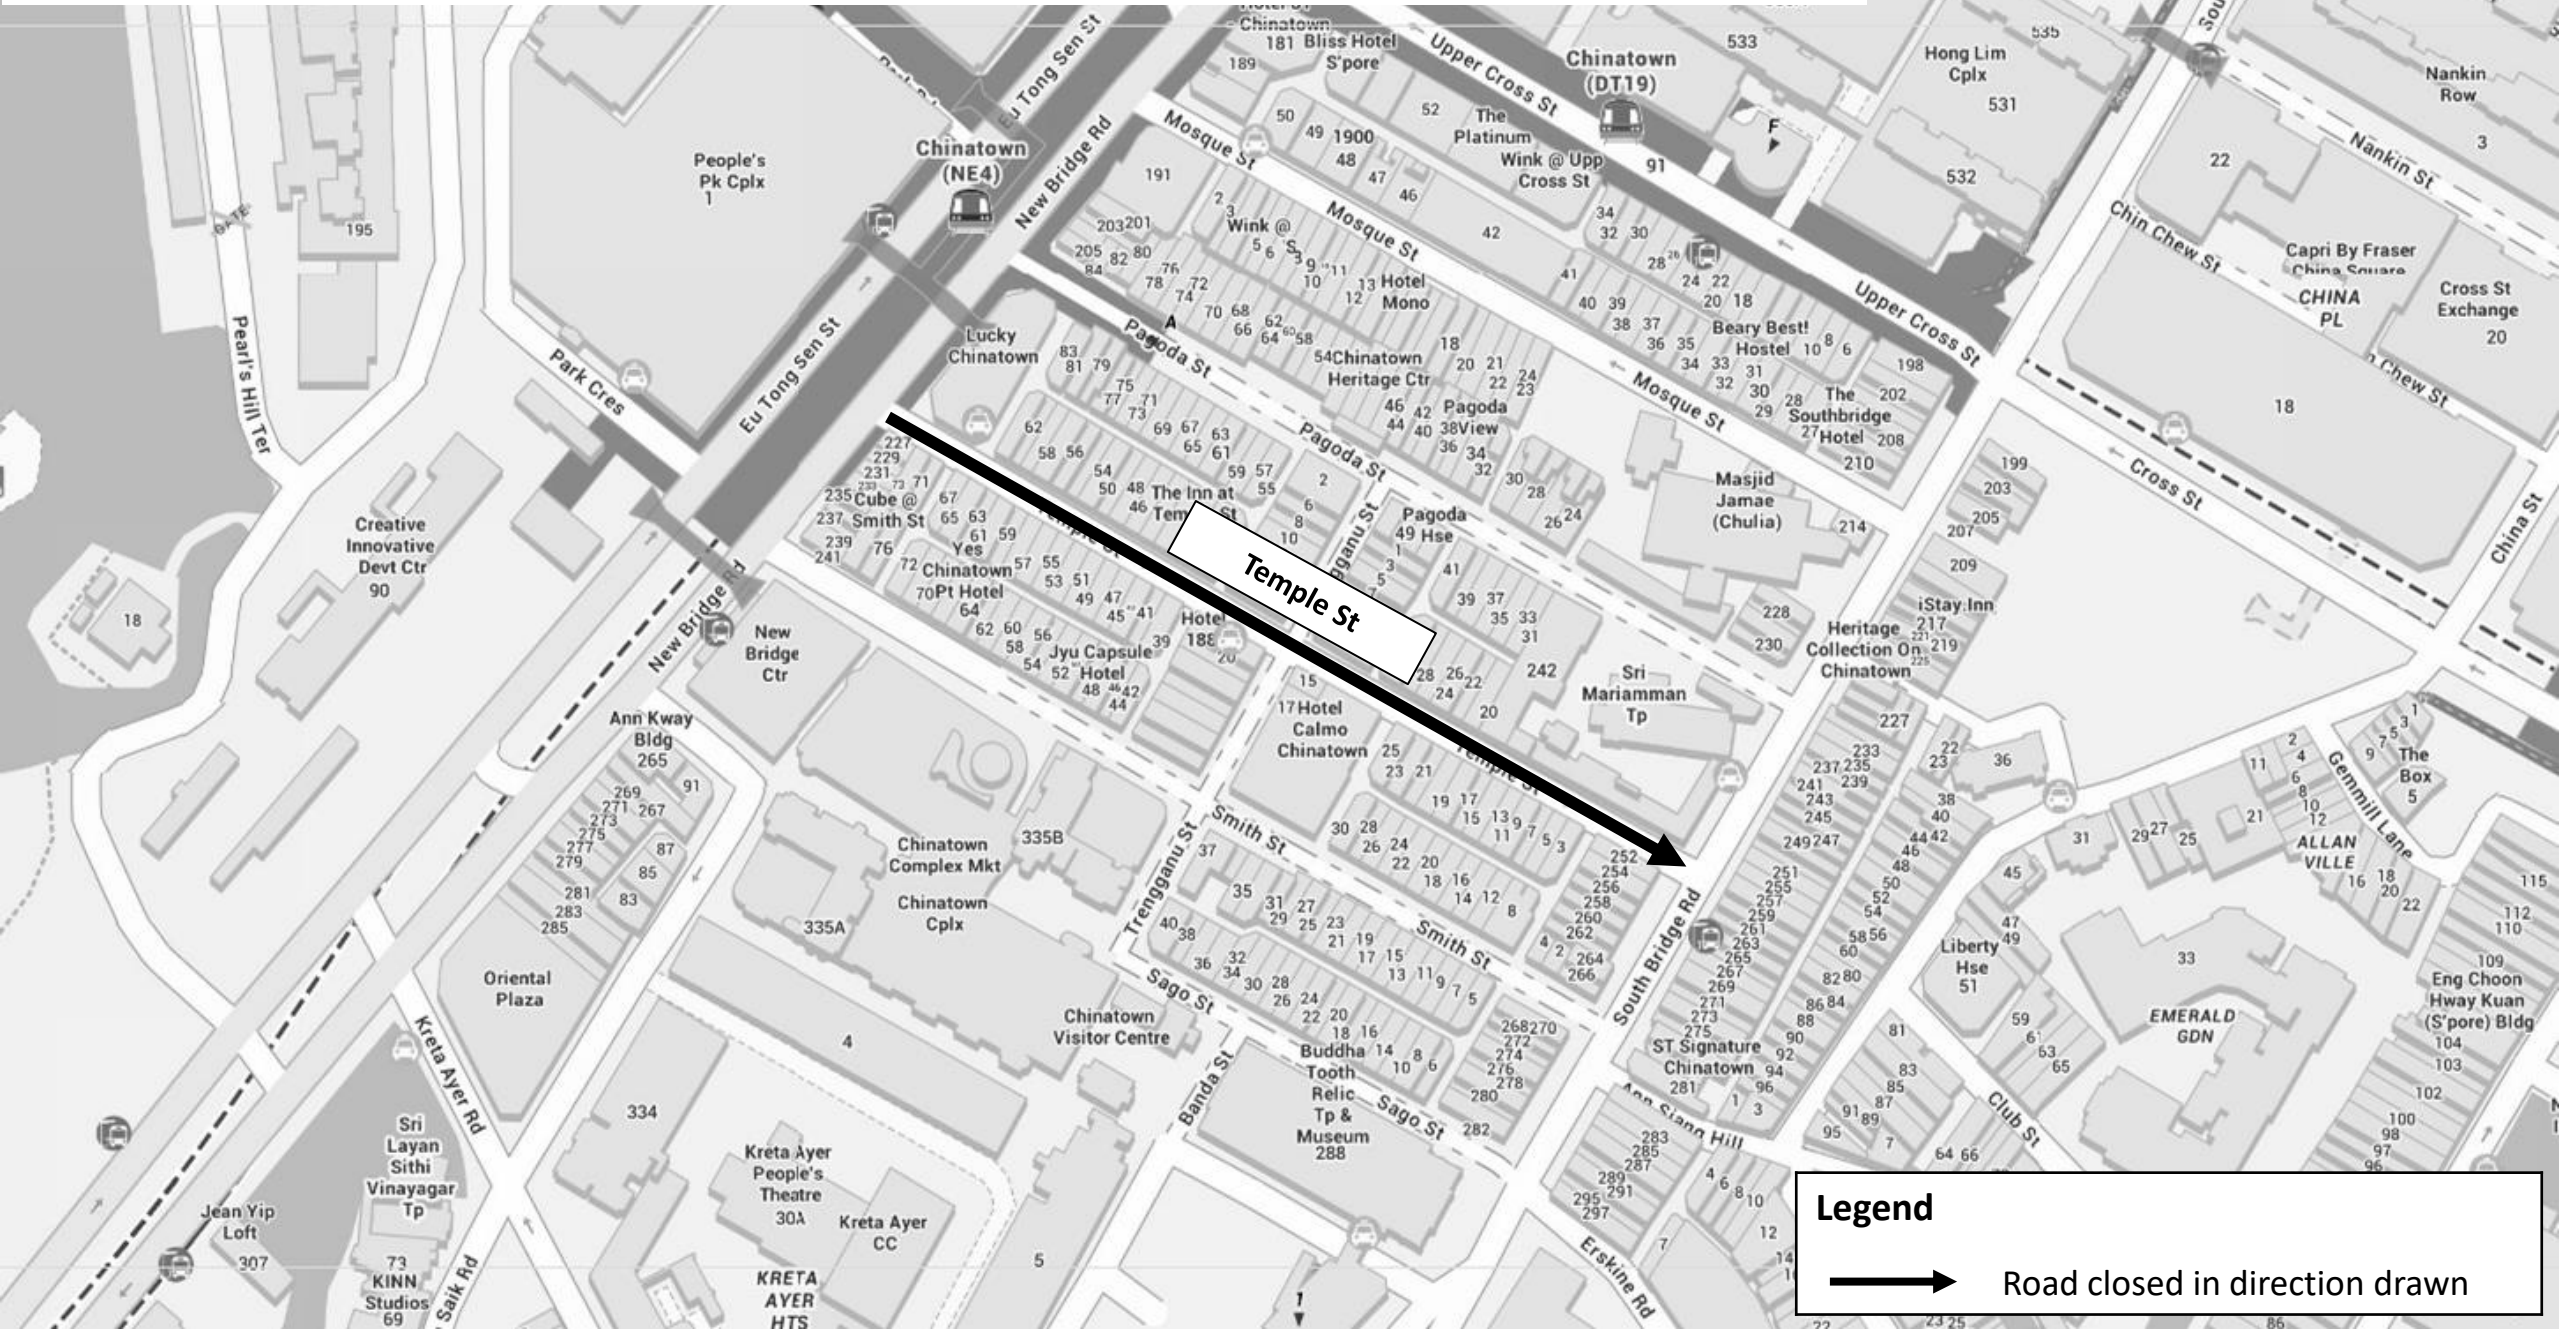

**8 January 2025 to 27 January 2025 (Monday to Thursday) 4.00pm to 11.00pm, (Friday to Sunday) 2.00pm to 11.59pm  
and 28 January 2025 to 29 January 2025 2.00pm to 01.30am**

Temple St

**Legend**

→ Road closed in direction drawn